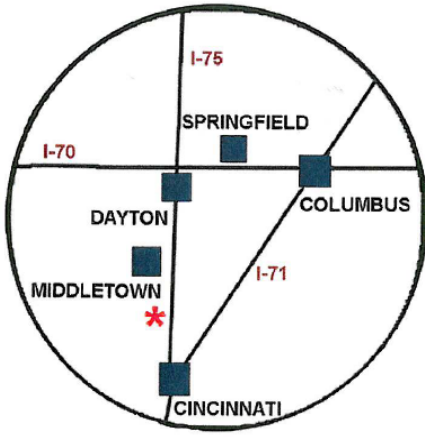

Directions to The Pinnacle Group

9100 West Chester Towne Centre Drive
Suite 225
West Chester, Ohio 45069
513.874.4440

Heading Northbound on I-75

- Exit at Union Centre Boulevard (exit 19).
- Turn left (West) onto Union Centre Boulevard.
- Go through the second light by the Marriott Hotel crossing over Mulhauser Road.
- Turn right at the next light onto West Chester Towne Centre Drive. There are two clock towers on either side of the street.
- Turn right at the first street onto Centre Loop Drive.
- Park in the lot on your left, Towne Centre Square.
- Suite 225 is located on the 2nd Floor directly off the elevator or stairs.

Heading Southbound on I-75

- Exit at Union Centre Boulevard (exit 19).
- Turn Right (West) onto Union Centre Boulevard.
- Go through the first light by the Marriott Hotel crossing over Mulhauser Road.
- Turn right at the next light onto West Chester Towne Centre Drive. There are two clock towers on either side of the street.
- Turn right at the first street onto Centre Loop Drive.
- Park in the lot on your left, Towne Centre Square.
- Suite 225 is located on the 2nd Floor directly off the elevator or stairs.